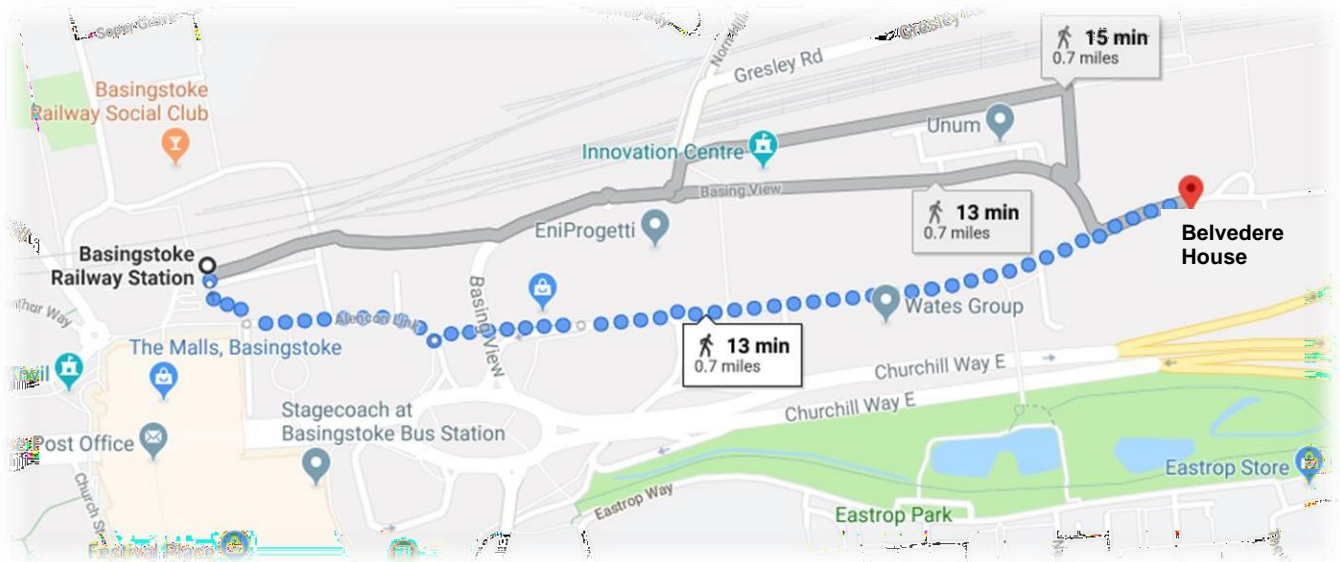

How to find Enterprise M3 Offices

Address: Belvedere House, Basing View, Basingstoke, RG21 4HG (we are the last building before the AA building [Fanum House] at the end of the street)

Below is a map to show the short walk from the train station to Belvedere House.

Alternatively, Lower Basing View Car Park is the nearest car park to DeskLodge. Below you will find the price list and a map of the walk to the office. This is a **RingGo** app carpark that accepts no alternative ways to pay.